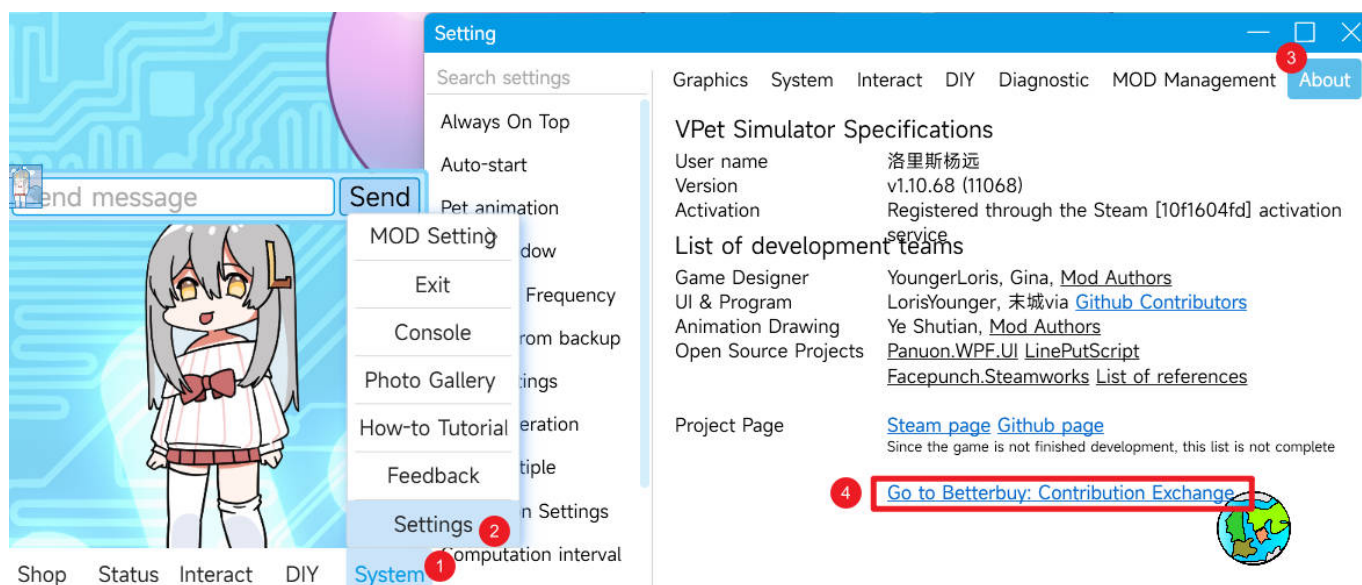

Link: <https://bettercontribution.exlb.net/shop>

To log in, go to Virtual Pet Simulator - Settings - About - Go to BetterBuy: Contribution Exchange

Contribution Points

Contribution Points are the currency of “BetterBuy: Contribution Exchange” and can be earned in the following ways: